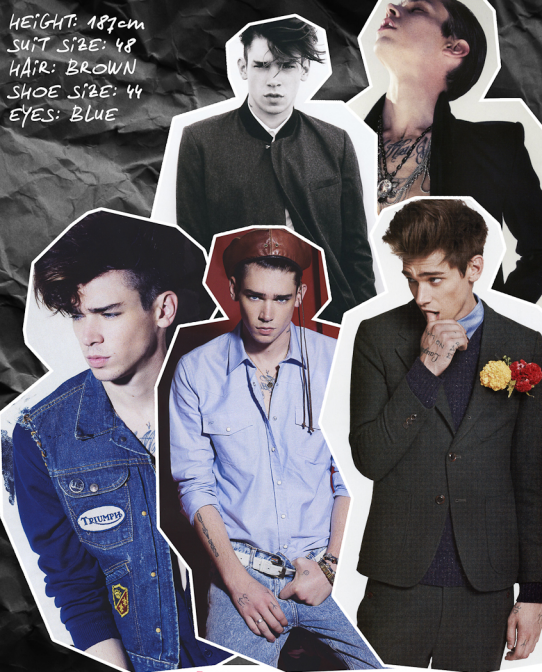

COLE MOHR

HEIGHT: 187cm  
SUIT SIZE: 48  
HAIR: BROWN  
SHOE SIZE: 44  
EYES: BLUE

**panda**<sup>™</sup>  
models

booking: Caroline Pilot +48 531-505-409 caroline@pandamodels.pl  
www.pandamodels.pl