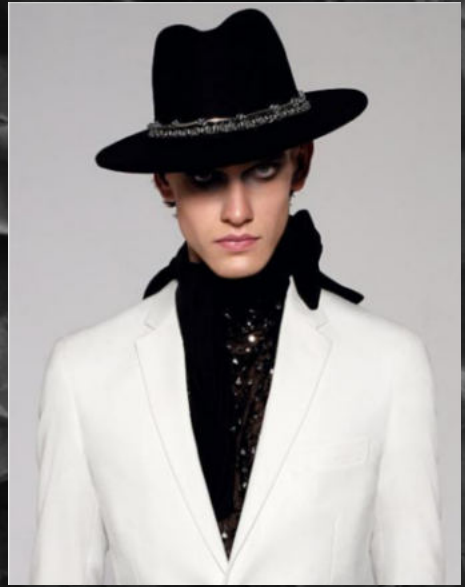

JAN

HEIGHT: 187cm
MEASUREMENTS:
93 - 73 - 93
HAIR: BLONDE
SHOE SIZE: 43
EYES: BLUE

panda[™]
models

booking: office@pandamodels.pl +48 531-505-409
www.pandamodels.pl