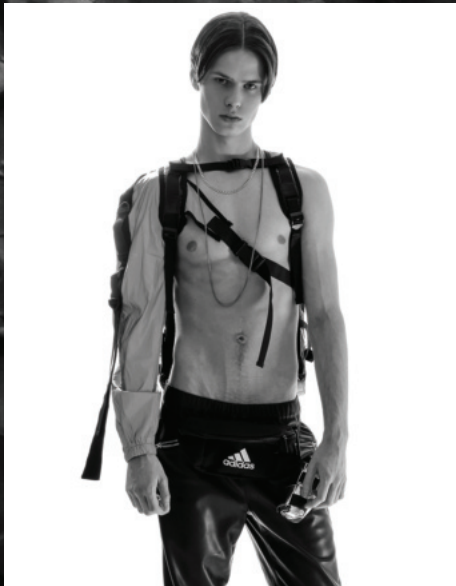

JONAS

HEIGHT: 188cm
MEASUREMENTS:
92 - 76 - 93
HAIR: BROWN
SHOE SIZE: 44
EYES: BLUE

panda[™]
models

booking: office@pandamodels.pl +48 531-505-409
www.pandamodels.pl